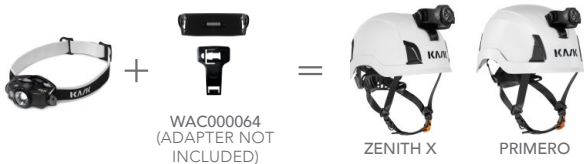

FRONT ATTACHMENT MOUNTING (ADAPTER NOT INCLUDED WITH HEADLAMP)

* Images of headlamps are for illustrative purposes.

2
YEARS
GUARANTEE

ADDITIONAL INFORMATION

GUARANTEE

2 years starting from the date of purchase.

CLEANING

Use a damp clean cloth and dry carefully. Do not use chemical detergents, solvents, petrol powders as they are too aggressive and could lower the structural resistance of the components.

DISCOVER MORE

SCAN FOR
COMPLETE
COLLECTION