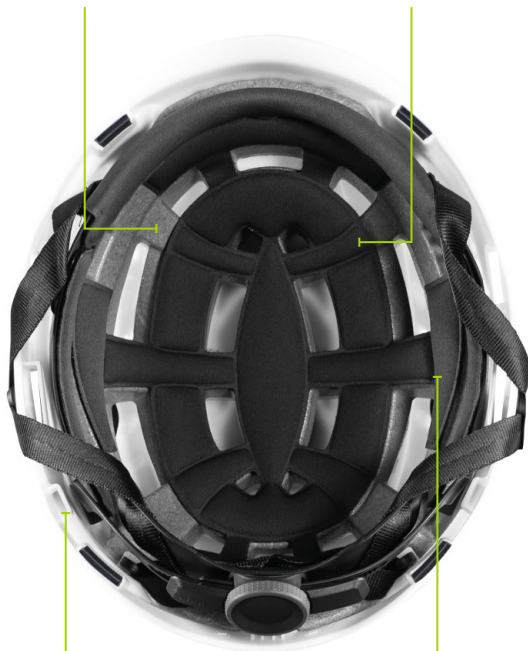

EARMUFF
ATTACHMENT SLOTS

RING
TO HOOK

EASY CLICK
ATTACHMENT SYSTEM

KASK BUCKLE

ERGO FIT
SYSTEM

SIZE

UNIVERSAL &
ADJUSTABLE
FROM 52 TO 63 cm

POLYSTYRENE HD
INTERNAL SHELL

2DRY LINER

REPLACEABLE
LAMP CLIPS

VENTILATION
CHANNELS

NECK PROTECTION
SLOTS

CLICK-IN
SYSTEM

LATERAL ADJUSTMENT
DIVIDER

EARPLUG
HOOKS

PRIMERO COLLECTION