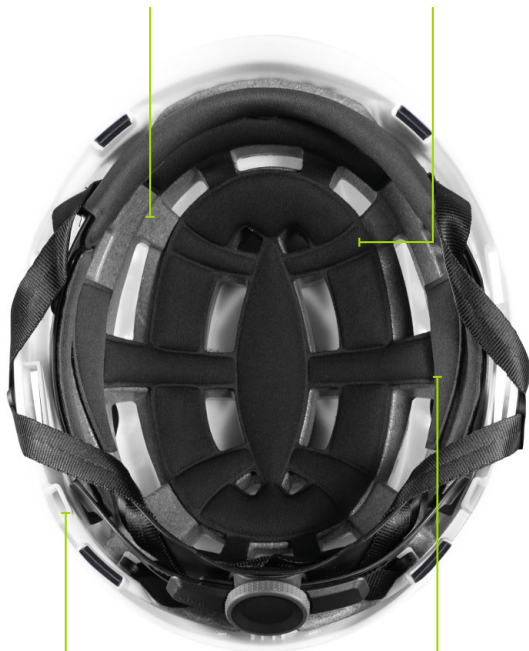

EARMUFF
ATTACHMENT SLOTS

RING
TO HOOK

EASY CLICK
ATTACHMENT SYSTEM

KASK BUCKLE

ERGO FIT
SYSTEM

SIZE

UNIVERSAL &
ADJUSTABLE
FROM 52 TO 63 cm

INTERNAL SHELL MADE OF
Neopor® Cycled® EPS BY BASF

2DRY LINER

REPLACEABLE
LAMP CLIPS

VENTILATION
CHANNELS

NECK PROTECTION
SLOTS

CLICK-IN
SYSTEM

LATERAL ADJUSTMENT
DIVIDER

EARPLUG
HOOKS

PRIMERO COLLECTION