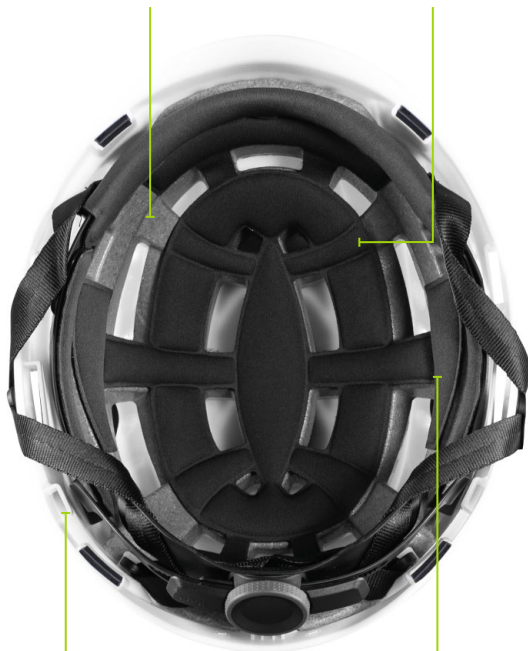

EARMUFF
ATTACHMENT SLOTS

RING
TO HOOK

EASY CLICK
ATTACHMENT SYSTEM

KASK BUCKLE

ERGO FIT
SYSTEM

SIZE

UNIVERSAL &
ADJUSTABLE
FROM 52 TO 63 cm

INTERNAL SHELL MADE OF
Neopor® Cycled® EPS BY BASF

2DRY LINER

REPLACEABLE
LAMP CLIPS

VENTILATION
CHANNELS

NECK PROTECTION
SLOTS

CLICK-IN
SYSTEM

LATERAL ADJUSTMENT
DIVIDER

EARPLUG
HOOKS

PRIMERO COLLECTION