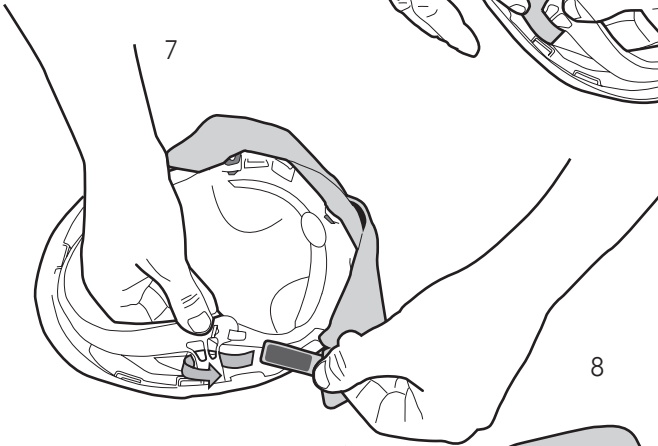

NECK SHIELD RW
PROTEZIONE NUCALE RW
NACKENSCHUTZ RW
PROTECTION NUCALE RW
PROTECCION DE CUELLO RW

Compatible with helmet range:
ZENITH, ZENITH X, PRIMERO

1

2

3

4

SET UP FOR USE WITH EARMUFFS

420245 - 04/2023