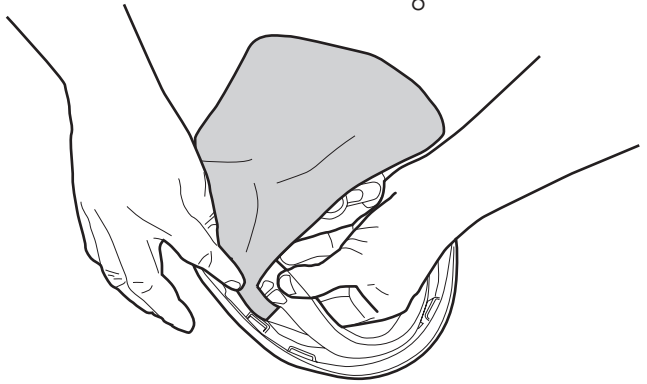

NECK SHIELD RW
PROTEZIONE NUCALE RW
NACKENSCHUTZ RW
PROTECTION NUCALE RW
PROTECCION DE CUELLO RW

Compatible with helmet range:
ZENITH, ZENITH X, PRIMERO

1

2

3

4

SET UP FOR USE WITH EARMUFFS

420245 - 04/2023