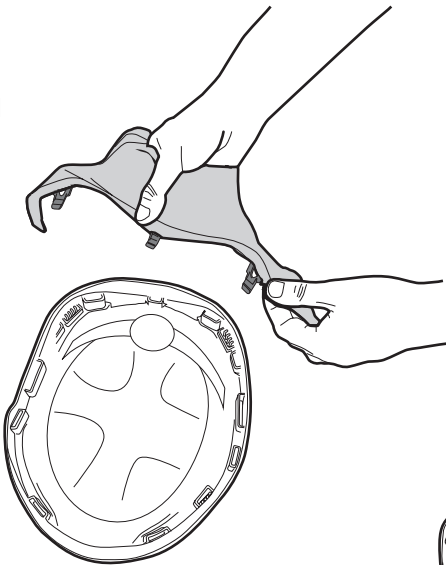

NECK SHIELD RW
PROTEZIONE NUCALE RW
NACKENSCHUTZ RW
PROTECTION NUCALE RW
PROTECCION DE CUELLO RW

Compatible with helmet range:
ZENITH, ZENITH X, PRIMERO

1

2

3

4

SET UP FOR USE WITH EARMUFFS

420245 - 04/2023