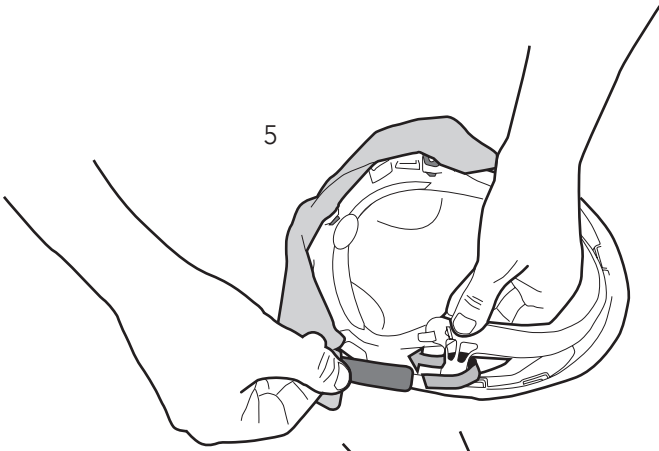

NECK SHIELD RW
PROTEZIONE NUCALE RW
NACKENSCHUTZ RW
PROTECTION NUCALE RW
PROTECCION DE CUELLO RW

Compatible with helmet range:
ZENITH, ZENITH X, PRIMERO

1

2

3

4

SET UP FOR USE WITH EARMUFFS

420245 - 04/2023