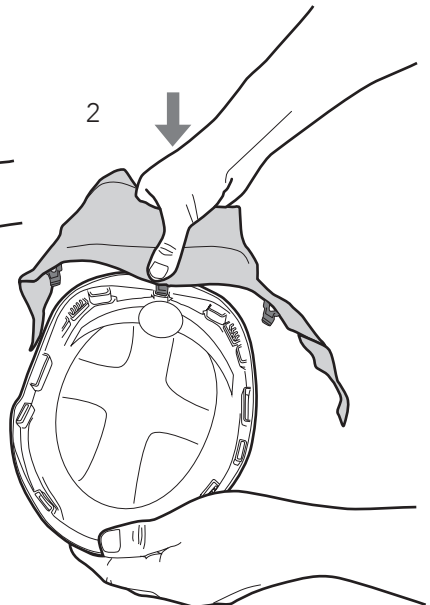

NECK SHIELD RW
PROTEZIONE NUCALE RW
NACKENSCHUTZ RW
PROTECTION NUCALE RW
PROTECCION DE CUELLO RW

Compatible with helmet range:
ZENITH, ZENITH X, PRIMERO

1

2

3

4

SET UP FOR USE WITH EARMUFFS

420245 - 04/2023