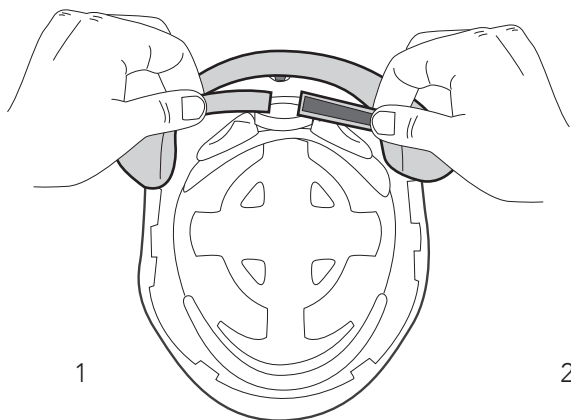

NECK SHIELD RW
PROTEZIONE NUCALE RW
NACKENSCHUTZ RW
PROTECTION NUCALE RW
PROTECCION DE CUELLO RW

Compatible with helmet range:
ZENITH, ZENITH X, PRIMERO

1

2

3

4

SET UP FOR USE WITH EARMUFFS

420245 - 04/2023