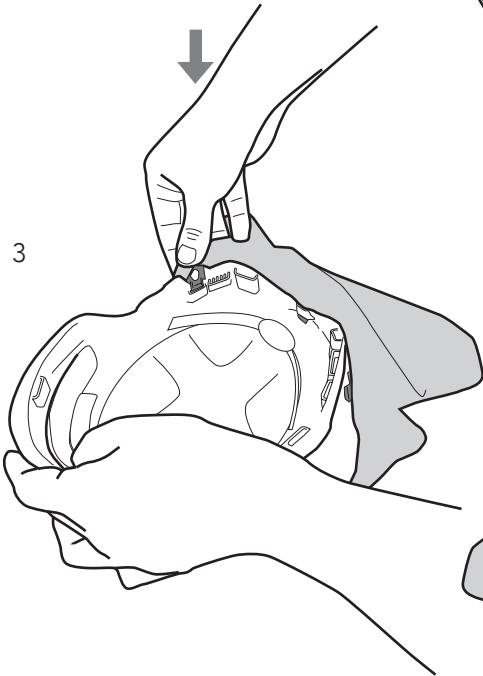

NECK SHIELD RW
PROTEZIONE NUCALE RW
NACKENSCHUTZ RW
PROTECTION NUCALE RW
PROTECCION DE CUELLO RW

Compatible with helmet range:
ZENITH, ZENITH X, PRIMERO

1

2

3

4

SET UP FOR USE WITH EARMUFFS

420245 - 04/2023